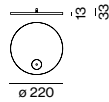

Order options

COLOUR TEMPERATURE	
3000K	0
4000K	1

MATERIAL COLOUR	
○ pure white RAL 9010	7
● jet black RAL 9005	8

LIGHT OPTIC COVER

opal

Options on request

COLOUR RENDERING INDEX
CRI ≥ 80

MOUNTING

table clamp, wall fastening